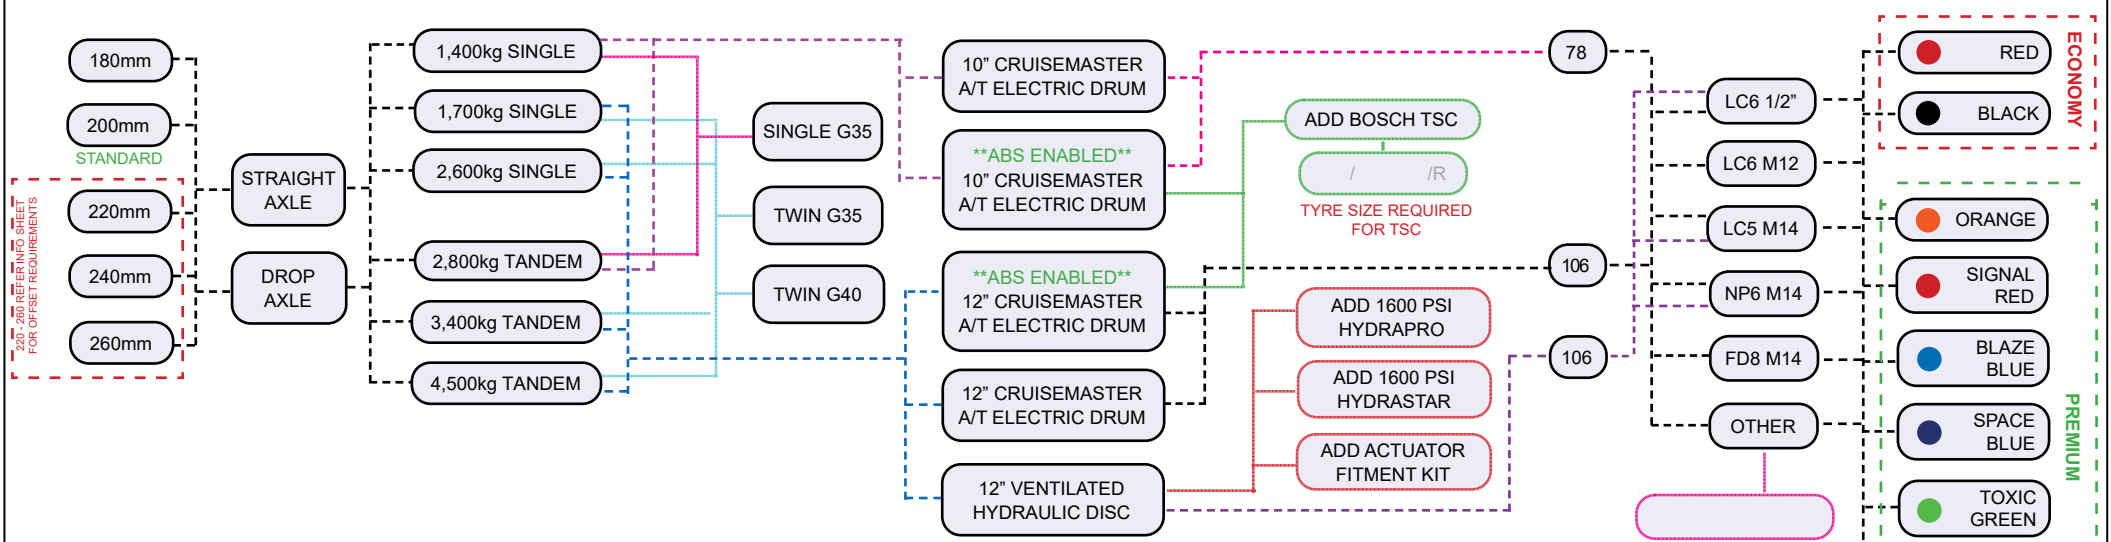

CHASSIS/FACE | AXLE STYLE | ATM RATING | SHOCK ABSORBERS | BRAKES | BRAKE - ADD ONS | SPIGOT SIZE | STUD PATTERN | POWDER COAT

**AIR KIT**

- BCS (BODY CONTROL SYSTEM) 2M & 4M CABLE KIT
- BCS (BODY CONTROL SYSTEM) 4M & 6M CABLE KIT
- LEVEL 3
- LEVEL 2 (TRAILERS ONLY)

**AIR SYSTEM ADD ONS**

- ADD ADVANCED INFLATION (BCS ONLY)
- EMERGENCY REPAIR KIT
- RIDE HEIGHT INDICATORS

**SUSPENSION EXTRAS**

- WHEEL NUTS
- SPARE BEARING KIT
- ANTI-ROLL BAR - ADD F2F (MM) IN ADD. INFO
- CBL RING (110 ADAPTOR)

**COUPLING & BRAKE EXTRAS**

- DO35 V3PLUS W/ HANDBRAKE
- DO35 V3PLUS NO HANDBRAKE
- DO45PLUS W/ HANDBRAKE
- DO45PLUS NO HANDBRAKE
- BOWDEN CABLE KIT
- 10M HANDBRAKE CABLE KIT
- 15M HANDBRAKE CABLE KIT

**RESET SUSP.**