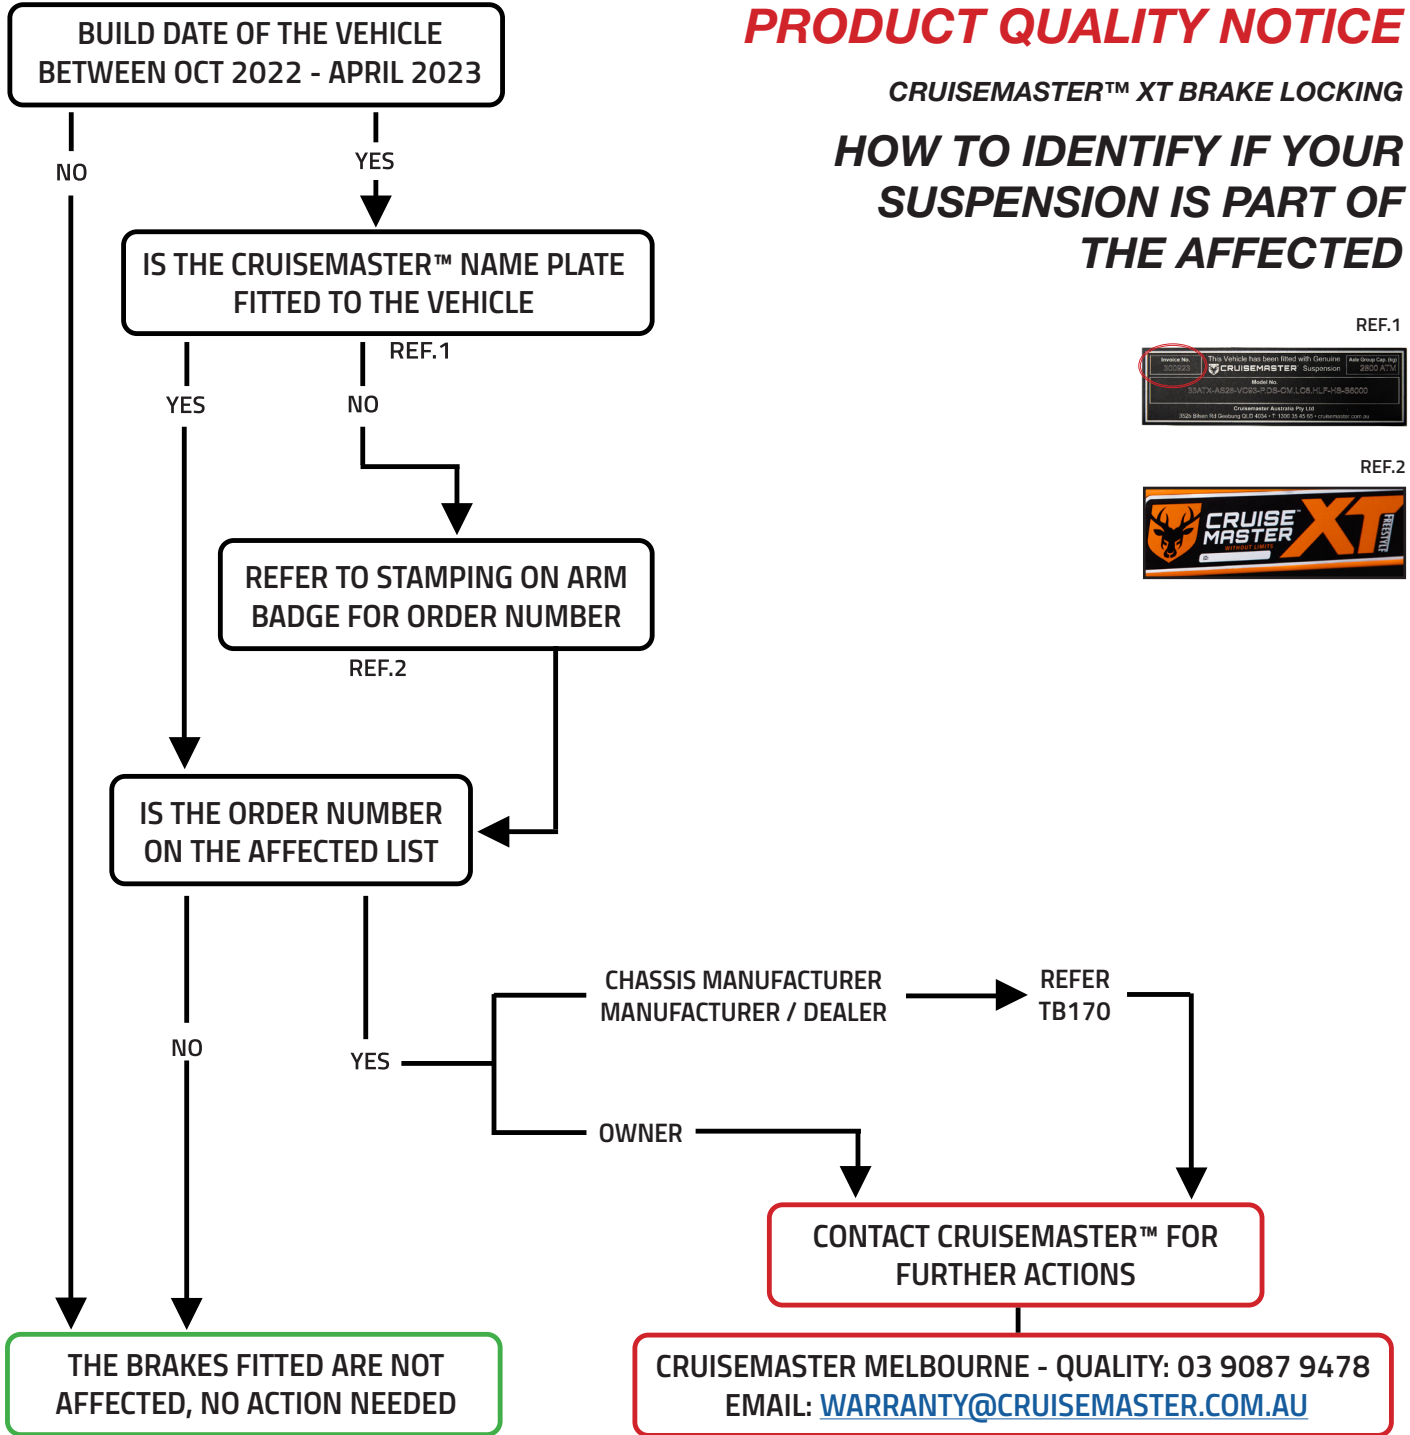

PRODUCT QUALITY NOTICE

CRUISEMASTER™ XT BRAKE LOCKING HOW TO IDENTIFY IF YOUR SUSPENSION IS PART OF THE AFFECTED

REF.1

REF.2

STOCK NOT YET FITTED
 REFER TO THE "CM ORDER NUMBER" ON SHIPPING LABEL FOR VALID REFERENCE WITH LIST.